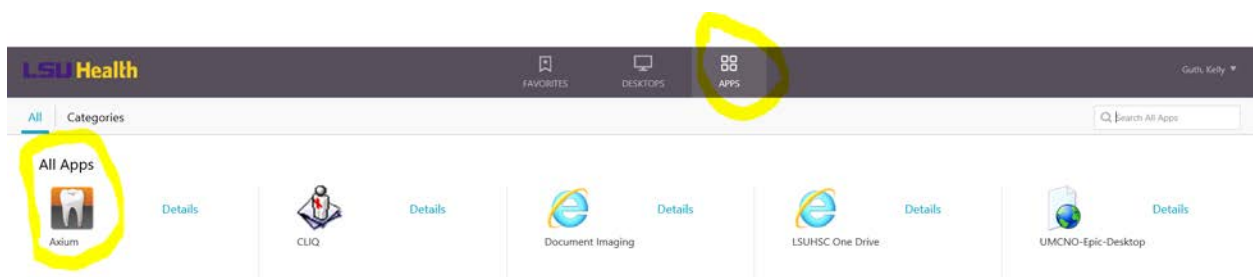

## Instructions to Access Axium Off-Campus via Citrix Storefront

Click on the link below and enter your LSU User name and Password and select Log On.

<https://storefront.lsuhs.edu/>

Select the Applications (APPS) Tab, then click on the Axium Icon as seen below.