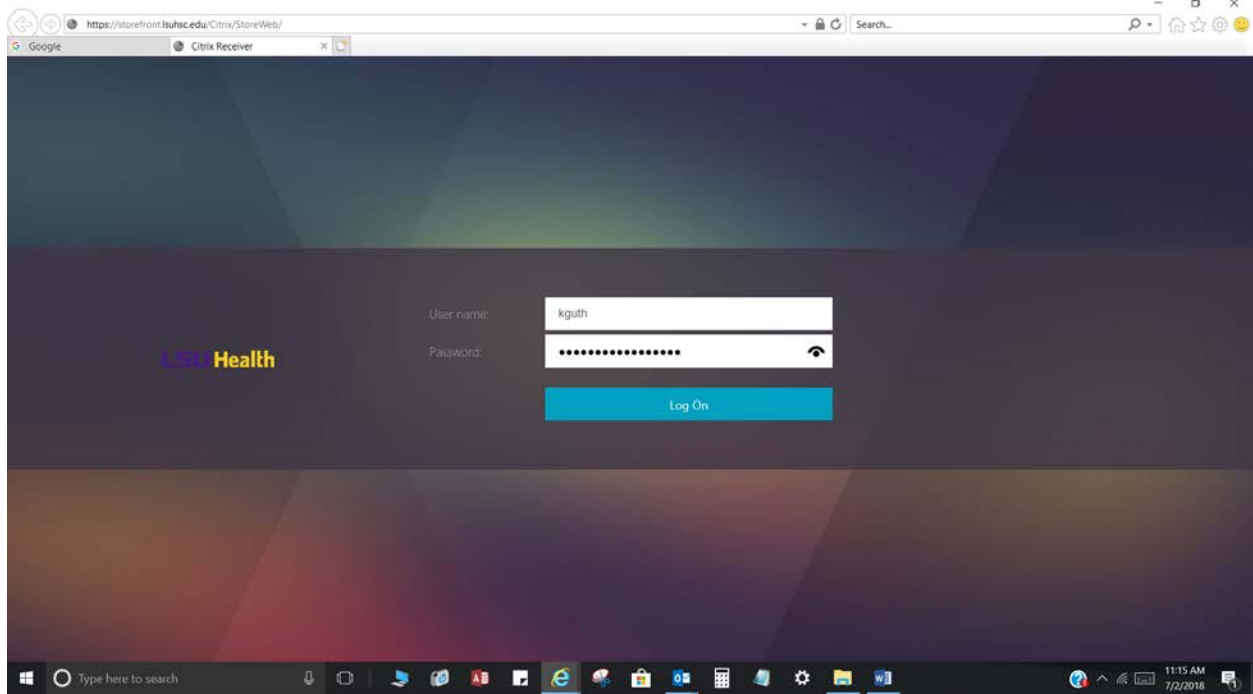

## Instructions to Access Axium Off-Campus via Citrix Storefront

Click on the link below and enter your LSU User name and Password and select Log On.

<https://storefront.lsuhs.edu/>

Select the Applications (APPS) Tab, then click on the Axium Icon as seen below.

Enter your Axium Id and Password and select OK as seen below.